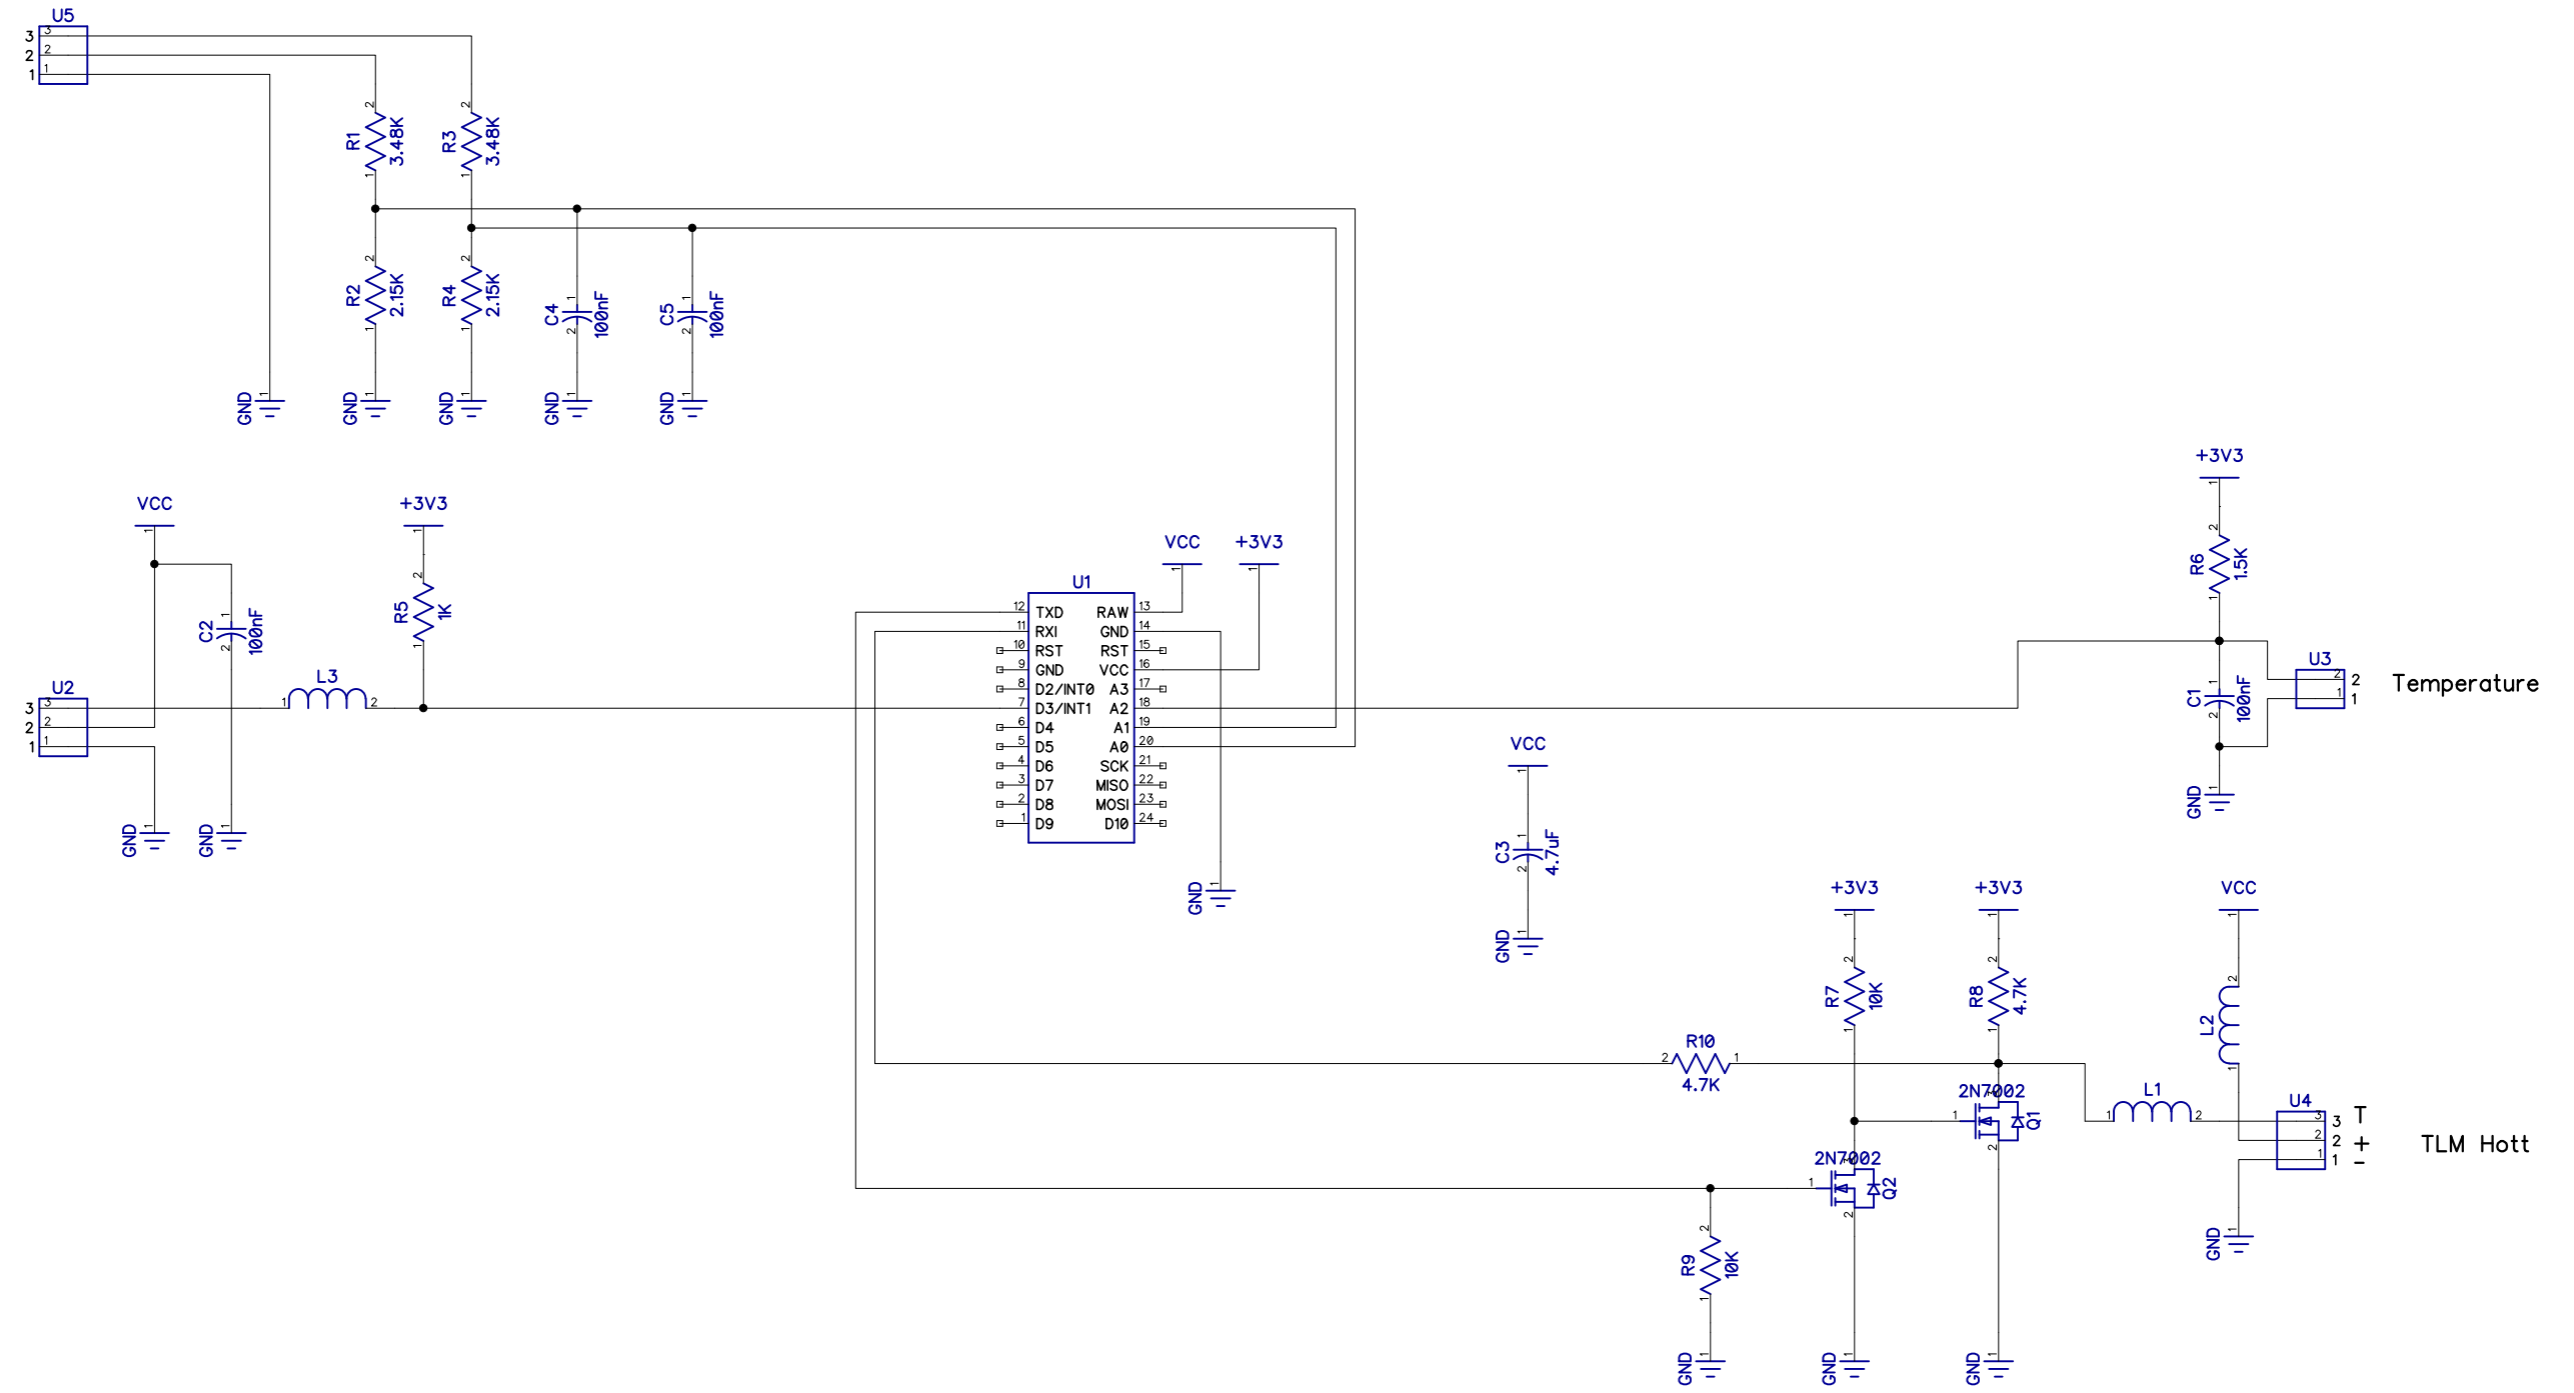

Tensions
Accu 1 et Accu 2

Capteur Magnetique

Temperature

TLM Hott

Itemref	Quantity	Title/Name, designation, material, dimension etc	Article No./Reference		
Designed by Thierry	Checked by	Approved by - date - 00/00/00	File name	Date 21/08/16	Scale 1:1
SparkHott			www.thyzoan.fr		
				Edition 1	Sheet 1/1